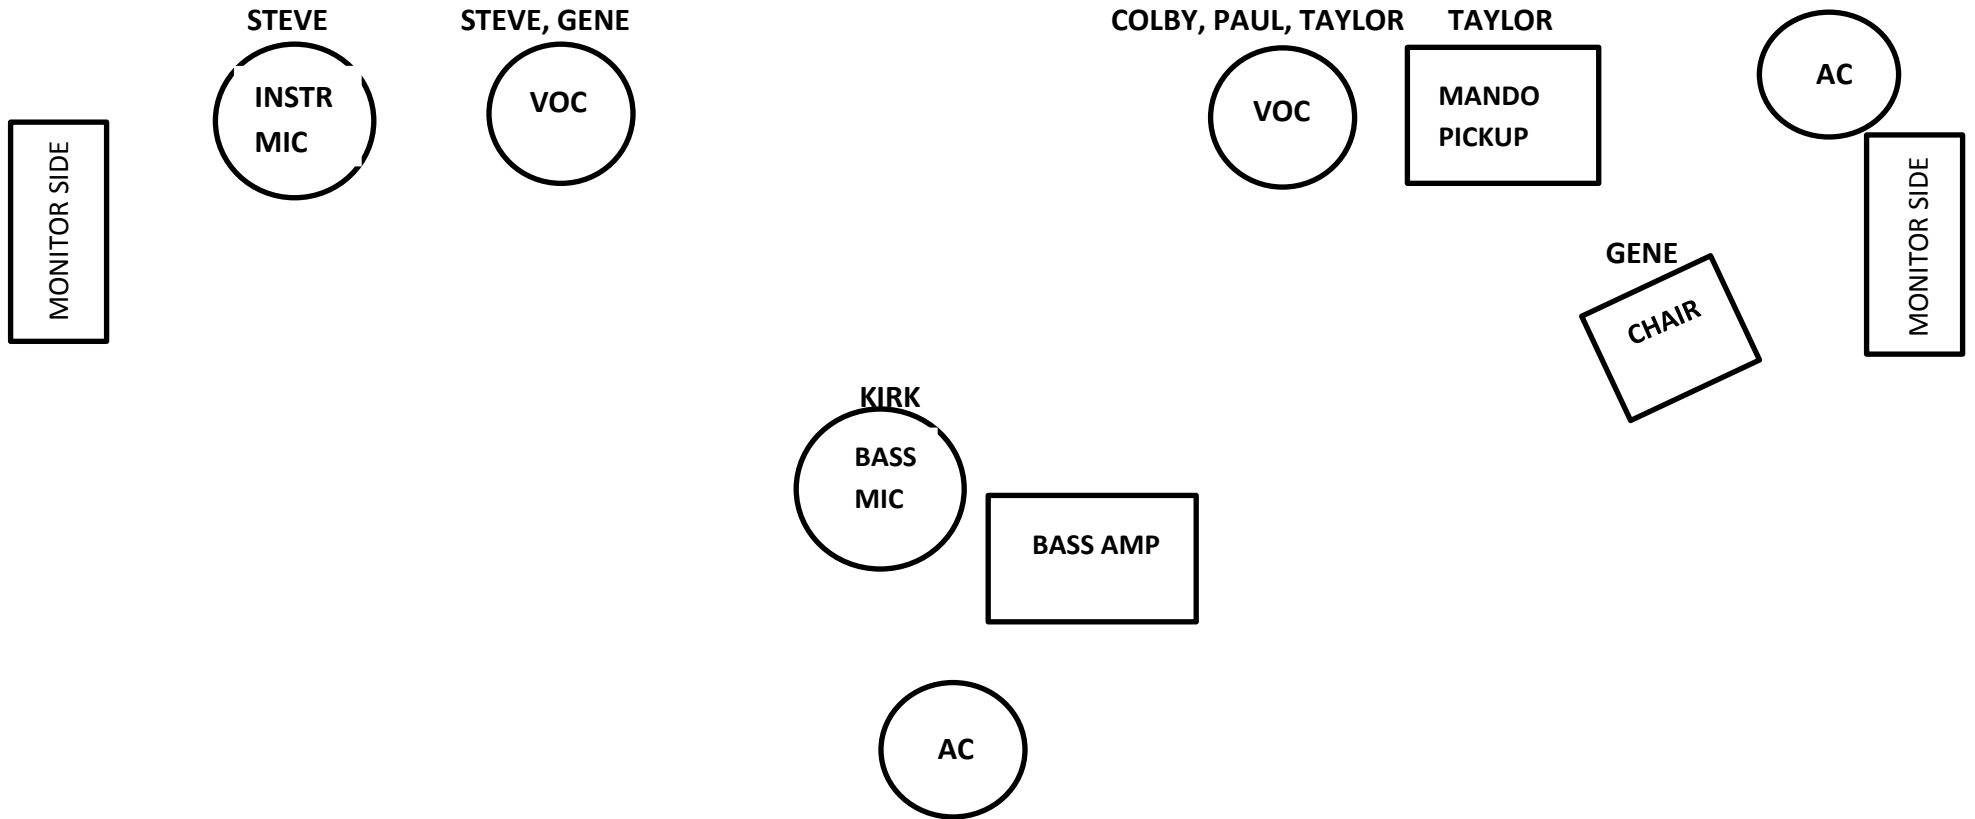

### THE BLUEGRASS GOSPEL PROJECT

Steve Light (banjo, dobro, guitar)

Gene White, Jr. (fiddle)

Paul Miller (guitar)

Colby Crehan (voc)

Taylor Armerding (mandolin)

Kirk Lord (bass)